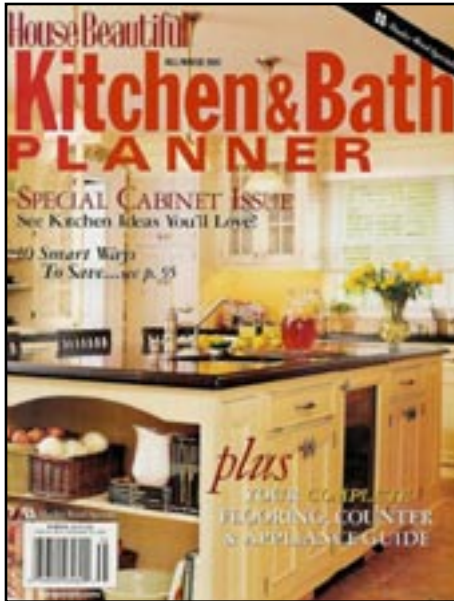

CLASSIC ILLUMINATION

www.classicillumination.com

Our lighting is featured on the cover of
House Beautiful Kitchen & Bath PLANNER Fall/Winter 2003!

See pages 55-60 for a *Kitchen Case Study* designed by Jim Kelly. For more information on the kitchen designer go to: kitchendesigns.com

The fixtures below, also used in a Ken Kelly Kitchen are as follows:
fixture model: 1980-1
shade model: 12CD (clear or frosted)
finish: AS (antique silver)
height: made to your order

To order the stem fixtures featured above specify:
fixture model: 1980-1
shade model: 225-8CD (clear or frosted)
finish: BN (nickel with a satin brushed finish)
height: made to your order
Many other shades and finishes available.
See website for more information.